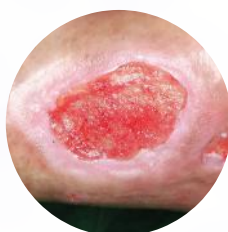

Features

Treatment Mode	Time	Wavelength
Novo Knee	5/10 Minutes	810nm
Novo Hair	5/10/15 Minutes	660nm
Combo Mode	5 Minutes	810nm+660nm

Clinical Applications

Musculoskeletal Pain & Sports Injuries

- Shoulder, Knee, Neck, Back & Hip Pain (Sciatica)
- Bursitis/Plantar Fasciitis/Tendonitis
- Ankle Injury/ Elbow Injuries
- ACL Injury/ Hamstring Injuries

Wound Healing

- Surgical Wound
- Diabetic Foot
- Non Healing Ulcerations
- Pressure Sores
- Bed Sores

Neurogenic Pain

- Fibromyalgia
- Trigeminal Neuralgia
- Post Herpetic Neuralgia

Oro Facial Pain & Cancer Care