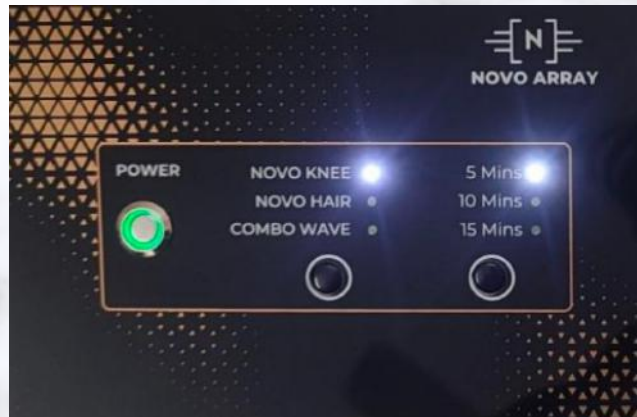

**Dual Wavelength
Dual core AI backed programs**

Novo Knee

Novo Hair

Combo Mode

Novolase Array

Technical Specifications

Wavelength	810nm - Infra Red Laser (12 Diodes) 660nm - Red Laser (4 Diodes)
Power	2400 mW/ 400mW +/- 10%
Duration	5, 10 and 15 minutes
Mode	Continous and Pulsed Output
Dimensions	190 x 135 x 55mm
Weight	1.2Kg
Power Supply	5V 6A DC Power Adapter

Features

Treatment Mode	Time	Wavelength
Novo Knee	5/10 Minutes	810nm
Novo Hair	5/10/15 Minutes	660nm
Combo Mode	5 Minutes	810nm+660nm

Clinical Applications

Musculoskeletal Pain & Sports Injuries

- Shoulder, Knee, Neck, Back & Hip Pain (Sciatica)
- Bursitis/Plantar Fasciitis/Tendonitis
- Ankle Injury/ Elbow Injuries
- ACL Injury/ Hamstring Injuries